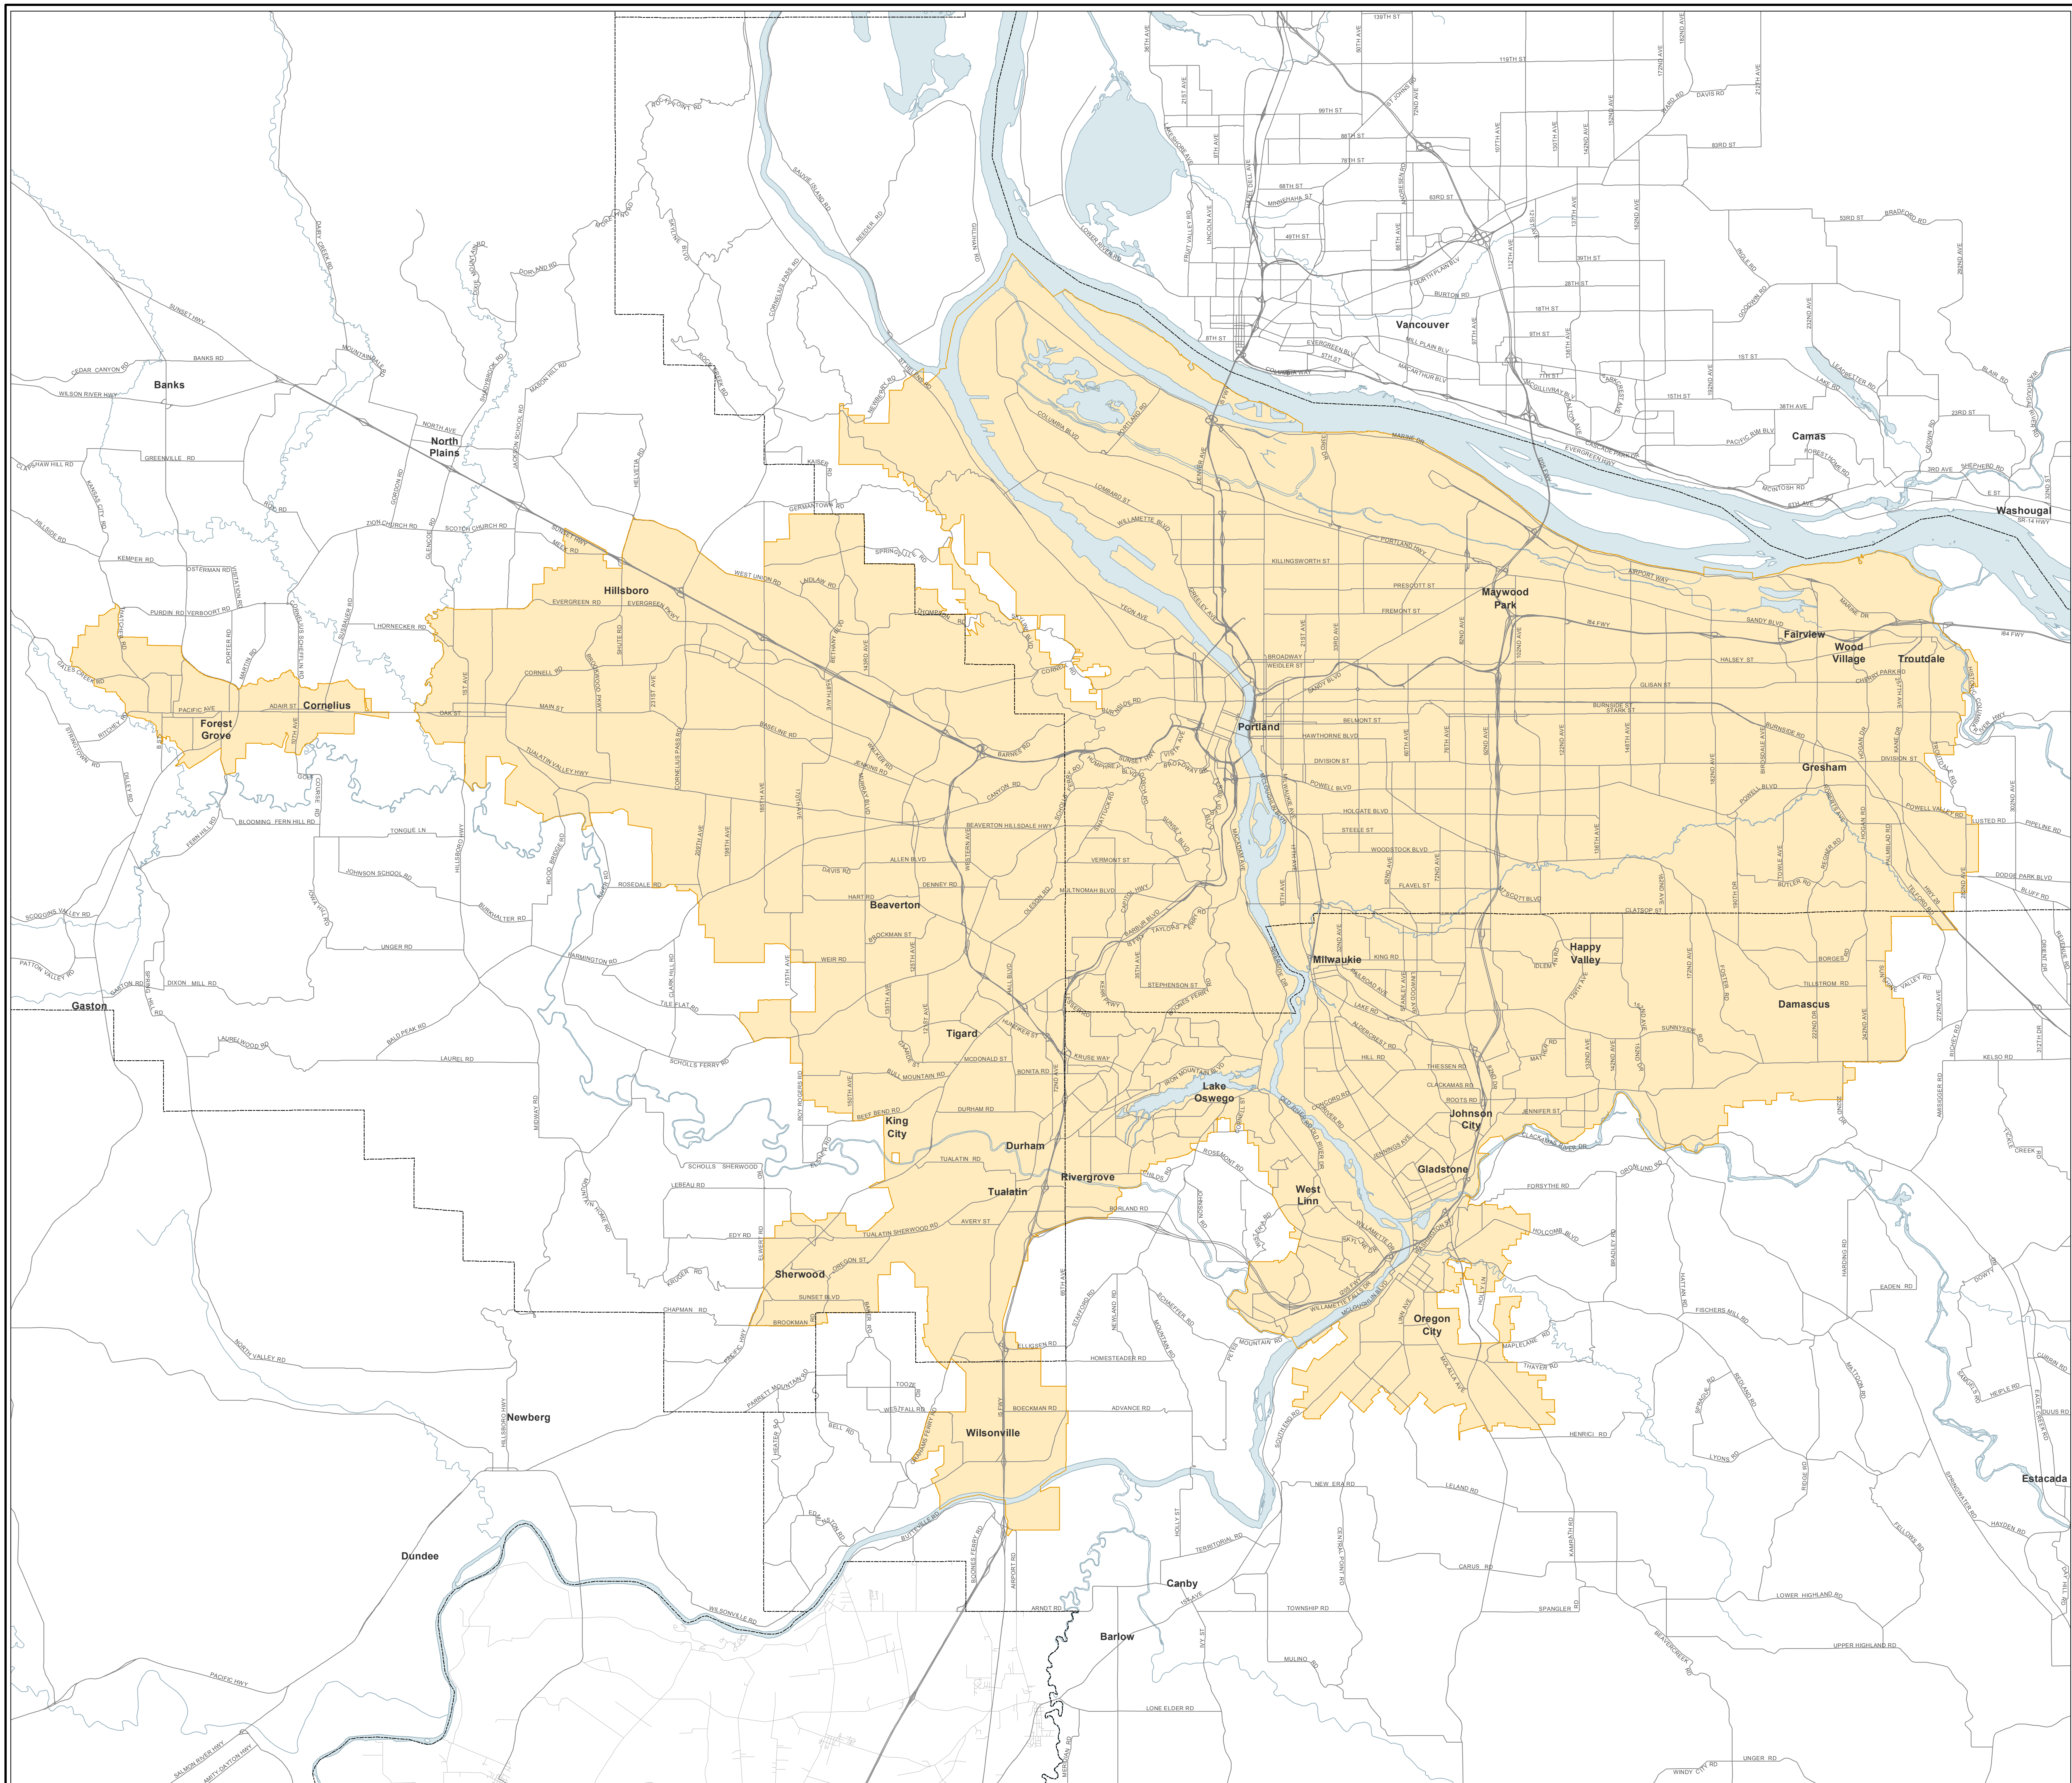

Urban Growth Boundary

November 2012

- ----- County lines
- Urban growth boundary

METRO DATA RESOURCE CENTER
600 NORTHEAST GRAND AVENUE | PORTLAND, OREGON 97232-2736
TEL (503) 797-1742 | FAX (503) 797-1509
dr@oregonmetro.gov | www.oregonmetro.gov