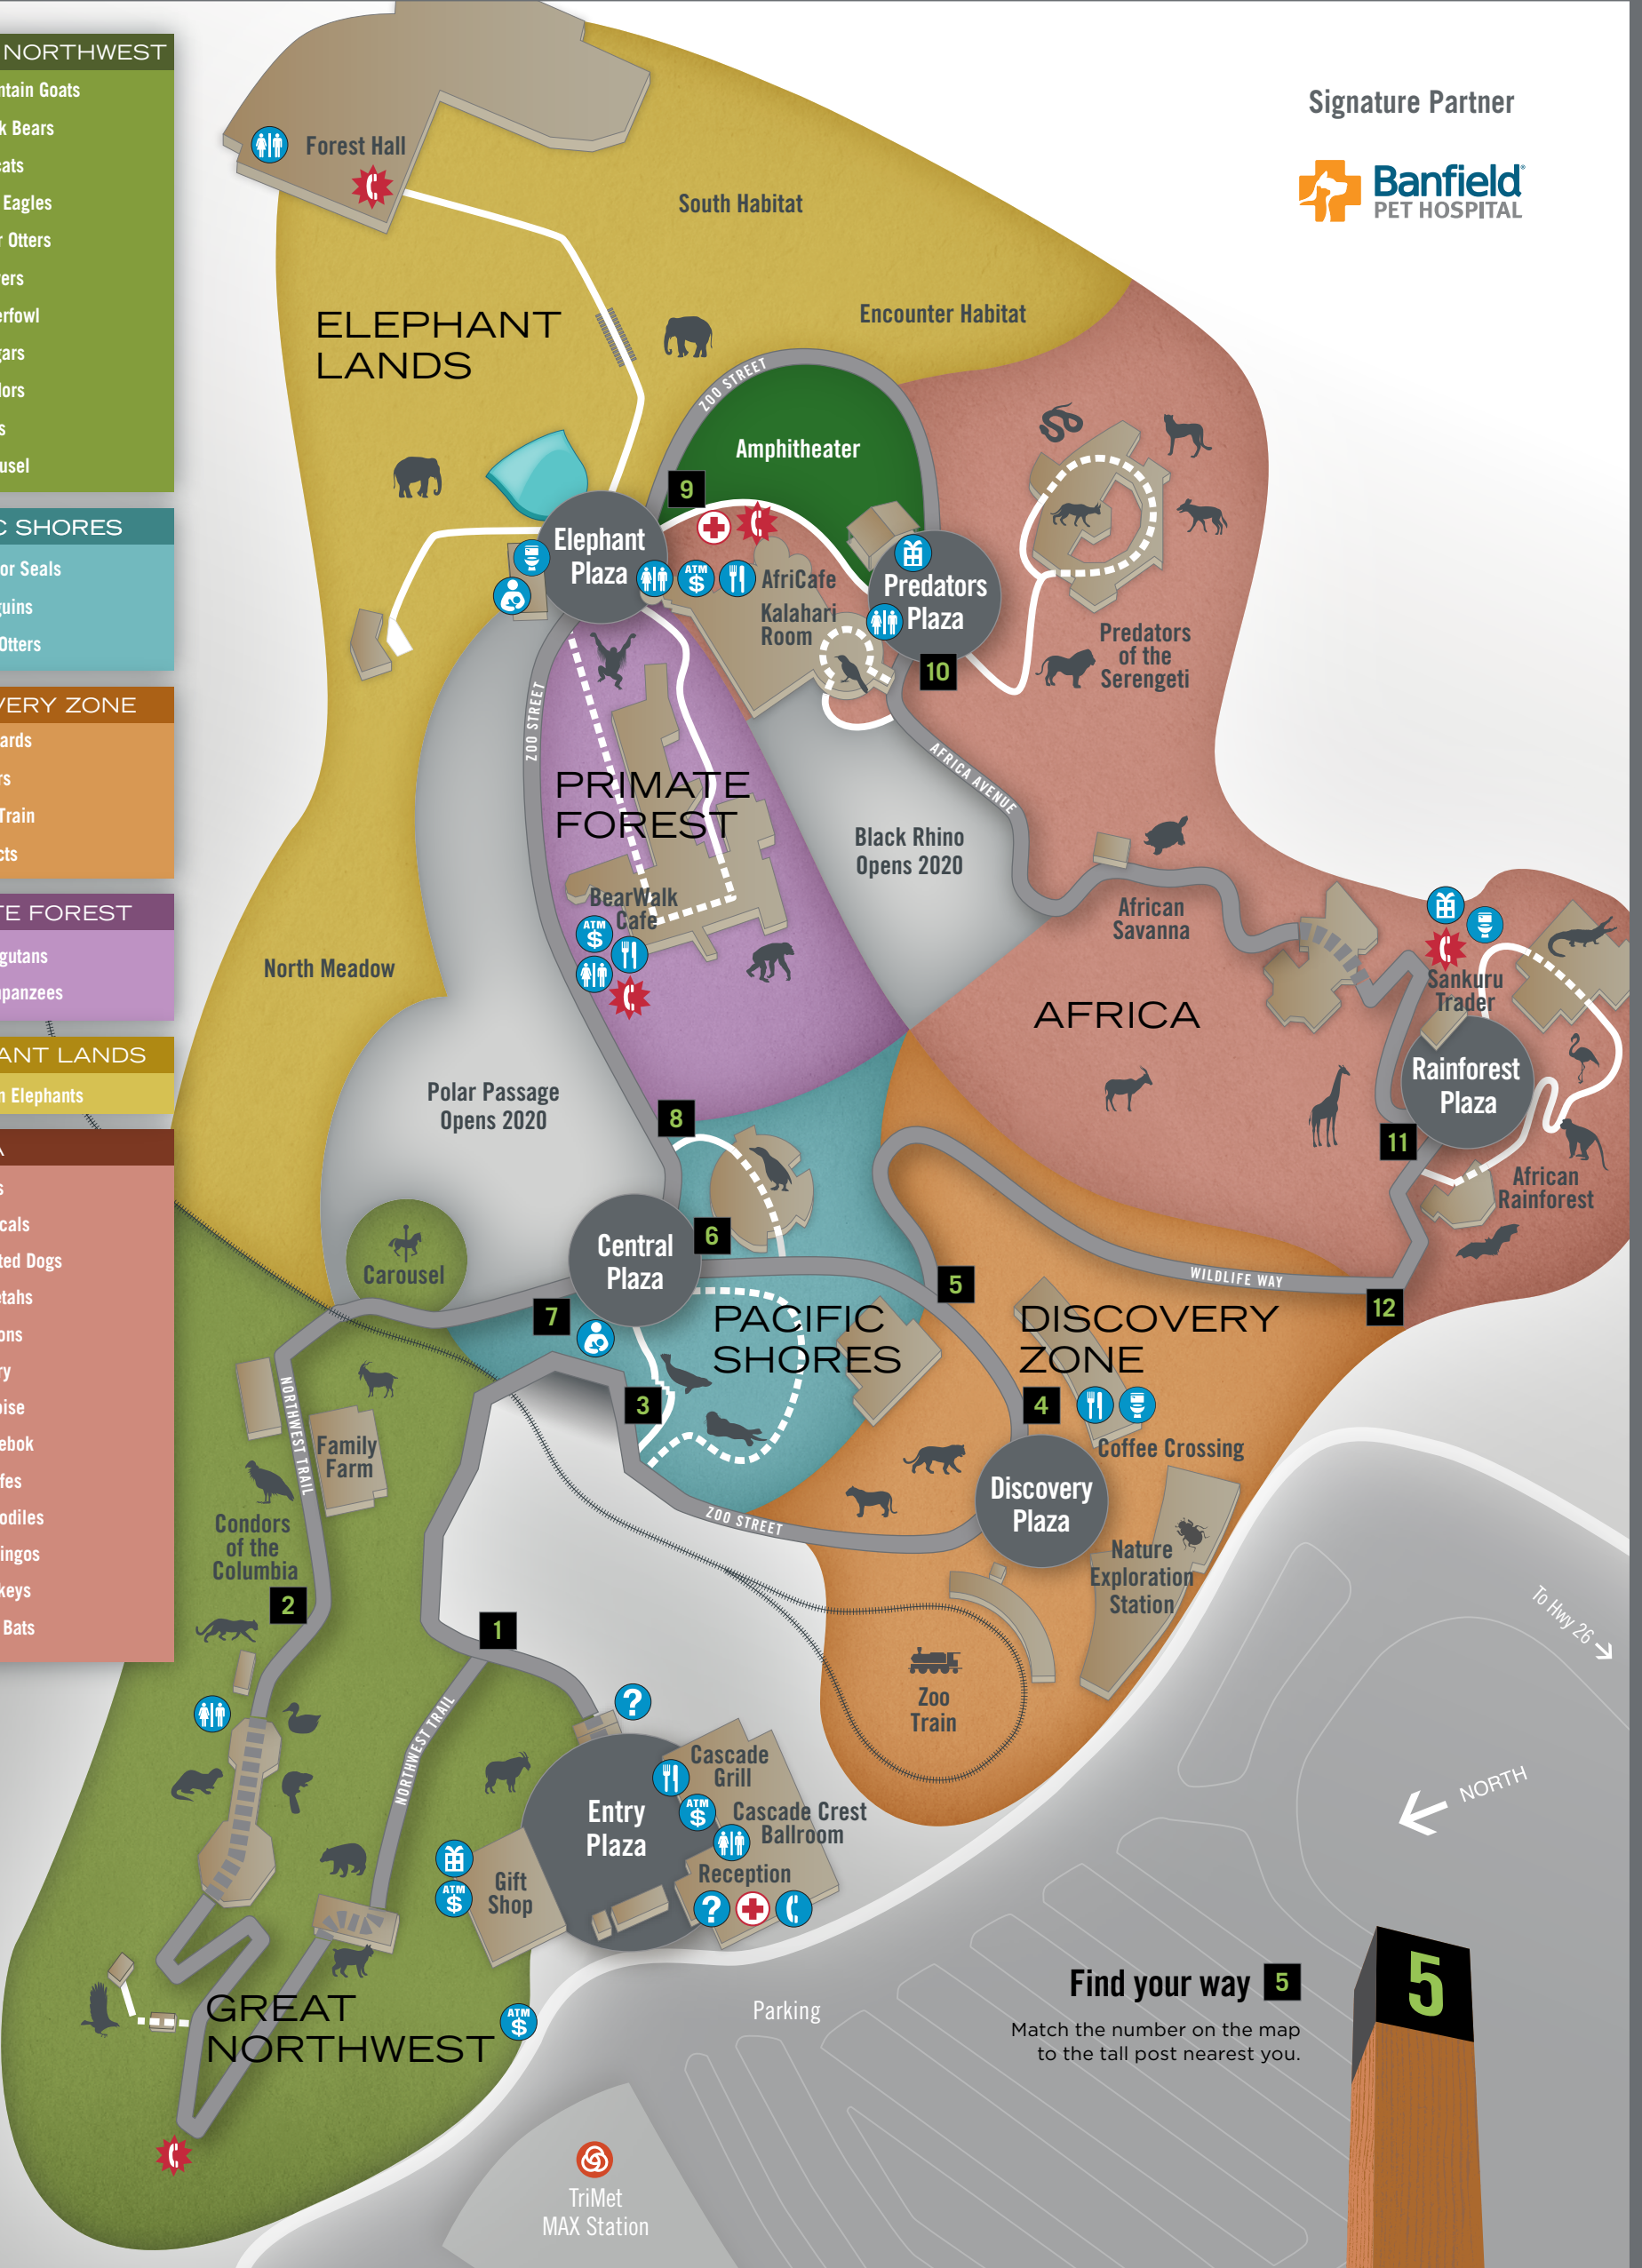

Signature Partner

GREAT NORTHWEST

- Mountain Goats
- Black Bears
- Bobcats
- Bald Eagles
- River Otters
- Beavers
- Waterfowl
- Cougars
- Condors
- Goats
- Carousel

PACIFIC SHORES

- Harbor Seals
- Penguins
- Sea Otters

DISCOVERY ZONE

- Leopards
- Tigers
- Zoo Train
- Insects

PRIMATE FOREST

- Orangutans
- Chimpanzees

ELEPHANT LANDS

- Asian Elephants

AFRICA

- Lions
- Caracals
- Painted Dogs
- Cheetahs
- Pythons
- Aviary
- Tortoise
- Bontebok
- Giraffes
- Crocodiles
- Flamingos
- Monkeys
- Fruit Bats

April 10, May 8
Visit the zoo for just \$5.

SPRING BREAK CAMP

March 26-30
Daily camps for kids to experience wildlife during spring break. Register at oregonzoo.org/camp

Presented by

RABBIT ROMP

March 31
Candy and prize-filled egg hunts, pettable bunnies, crafts and games.

SEASONAL HOURS

Sept. 5-May 25 May 26-Sept. 3
9:30 am-4 pm **9:30 am-6 pm**
Grounds remain open one hour after close

CAROUSEL

General Admission: **\$3.00** Members: **\$2.50**

WASHINGTON PARK AND ZOO RAILWAY