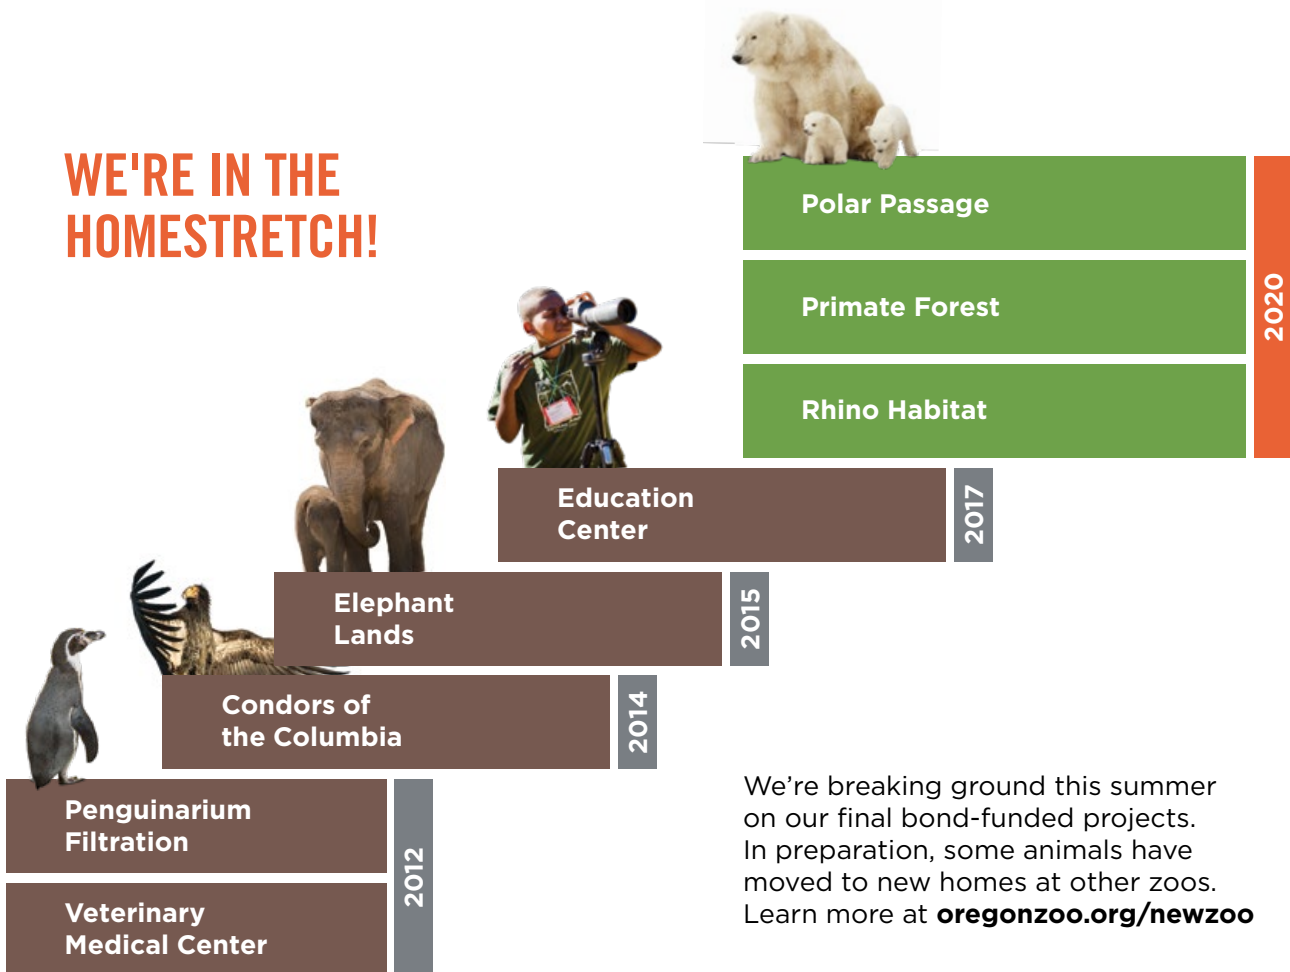

Signature Partner

GREAT NORTHWEST

- Mountain Goats
- Black Bears
- Bobcats
- Bald Eagles
- River Otters
- Beavers
- Waterfowl
- Cougars
- Condors
- Goats
- Carousel

PACIFIC SHORES

- Harbor Seals
- Penguins
- Sea Otters

April 10, May 8
Visit the zoo for just \$5.

SPRING BREAK CAMP

March 26-30
Daily camps for kids to experience wildlife during spring break. Register at oregonzoo.org/camp

Presented by

RABBIT ROMP

March 31
Candy and prize-filled egg hunts, pettable bunnies, crafts and games.

THANK YOU FOR HELPING US FIGHT EXTINCTION

Your visit helps fund our efforts to create a better future for wildlife. Do more at oregonzoo.org/donate

MAP

WE'RE IN THE HOMESTRETCH!

We're breaking ground this summer on our final bond-funded projects. In preparation, some animals have moved to new homes at other zoos. Learn more at oregonzoo.org/newzoo

SEASONAL HOURS

Sept. 5-May 25 May 26-Sept. 3
9:30 am-4 pm **9:30 am-6 pm**
Grounds remain open one hour after close

CAROUSEL

General Admission: **\$3.00** Members: **\$2.50**

WASHINGTON PARK AND ZOO RAILWAY