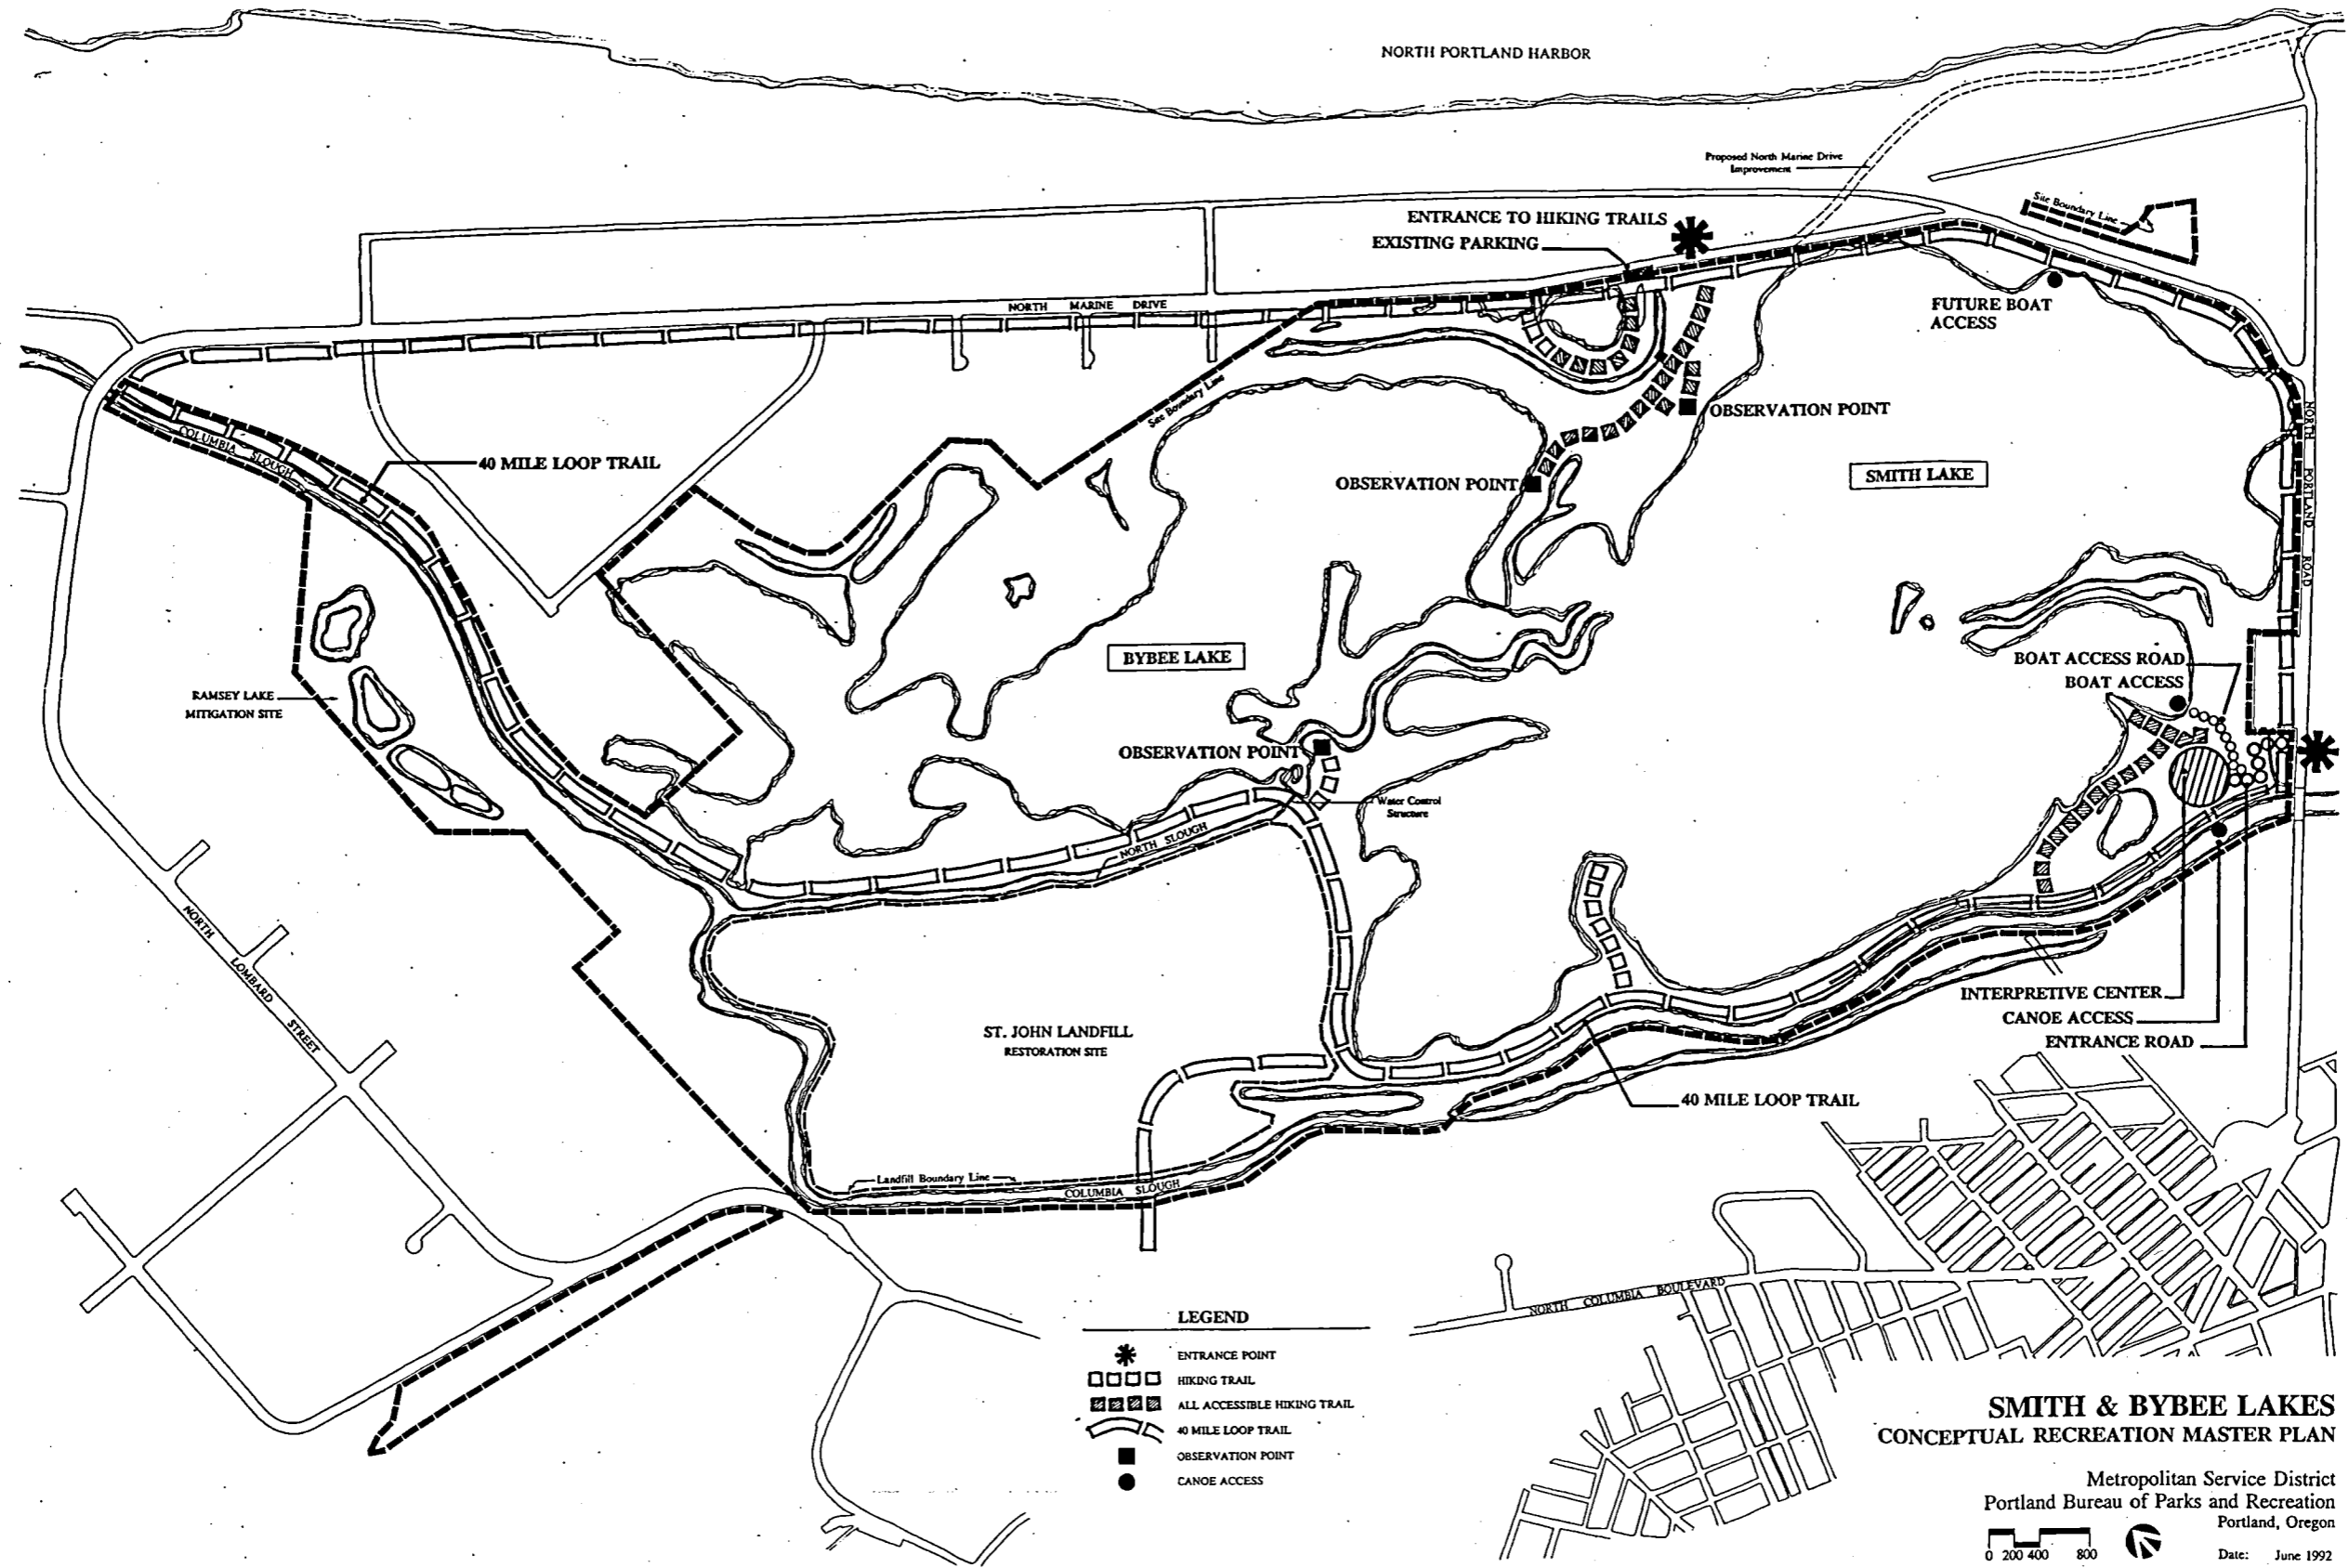

**SMITH & BYBEE LAKES  
RECREATION MASTER PLAN**

Metropolitan Service District  
Portland Bureau of Parks and Recreation  
Portland, Oregon

0 200 400 800  Date: June 1992

**SMITH & BYBEE LAKES  
CONCEPTUAL RECREATION MASTER PLAN**

DATE OF PHOTO - AUGUST 5, 1989

VISIONARIES John and Frederick Law Olmsted Jr. proposed a linked park system for Portland in 1903. Today, that vision is becoming reality...